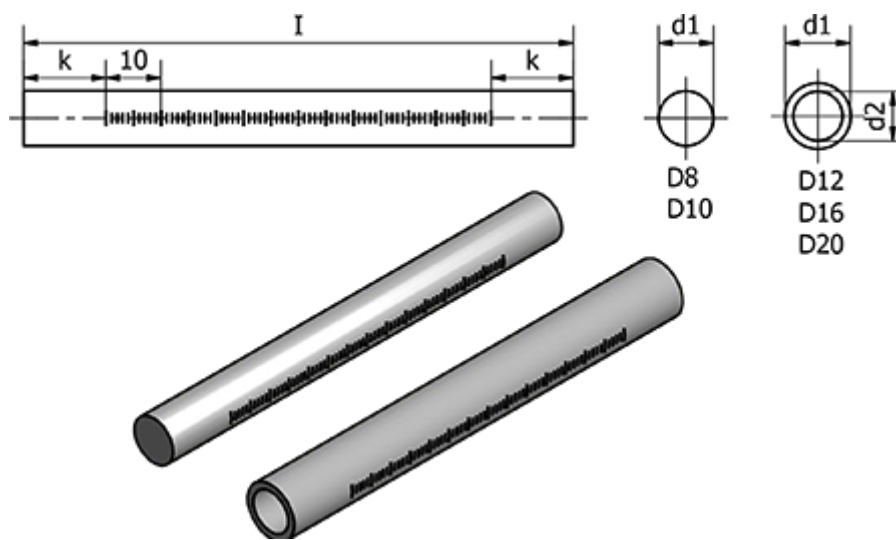

Article number: 204801D16250NILS

Description: E+G Retaining tube with scales - GN 480.1-D16-250-NI-LS

## Measures

d1	= 16
d2	= 13
l	= 250
k	= 20
Weight (g)	= 164